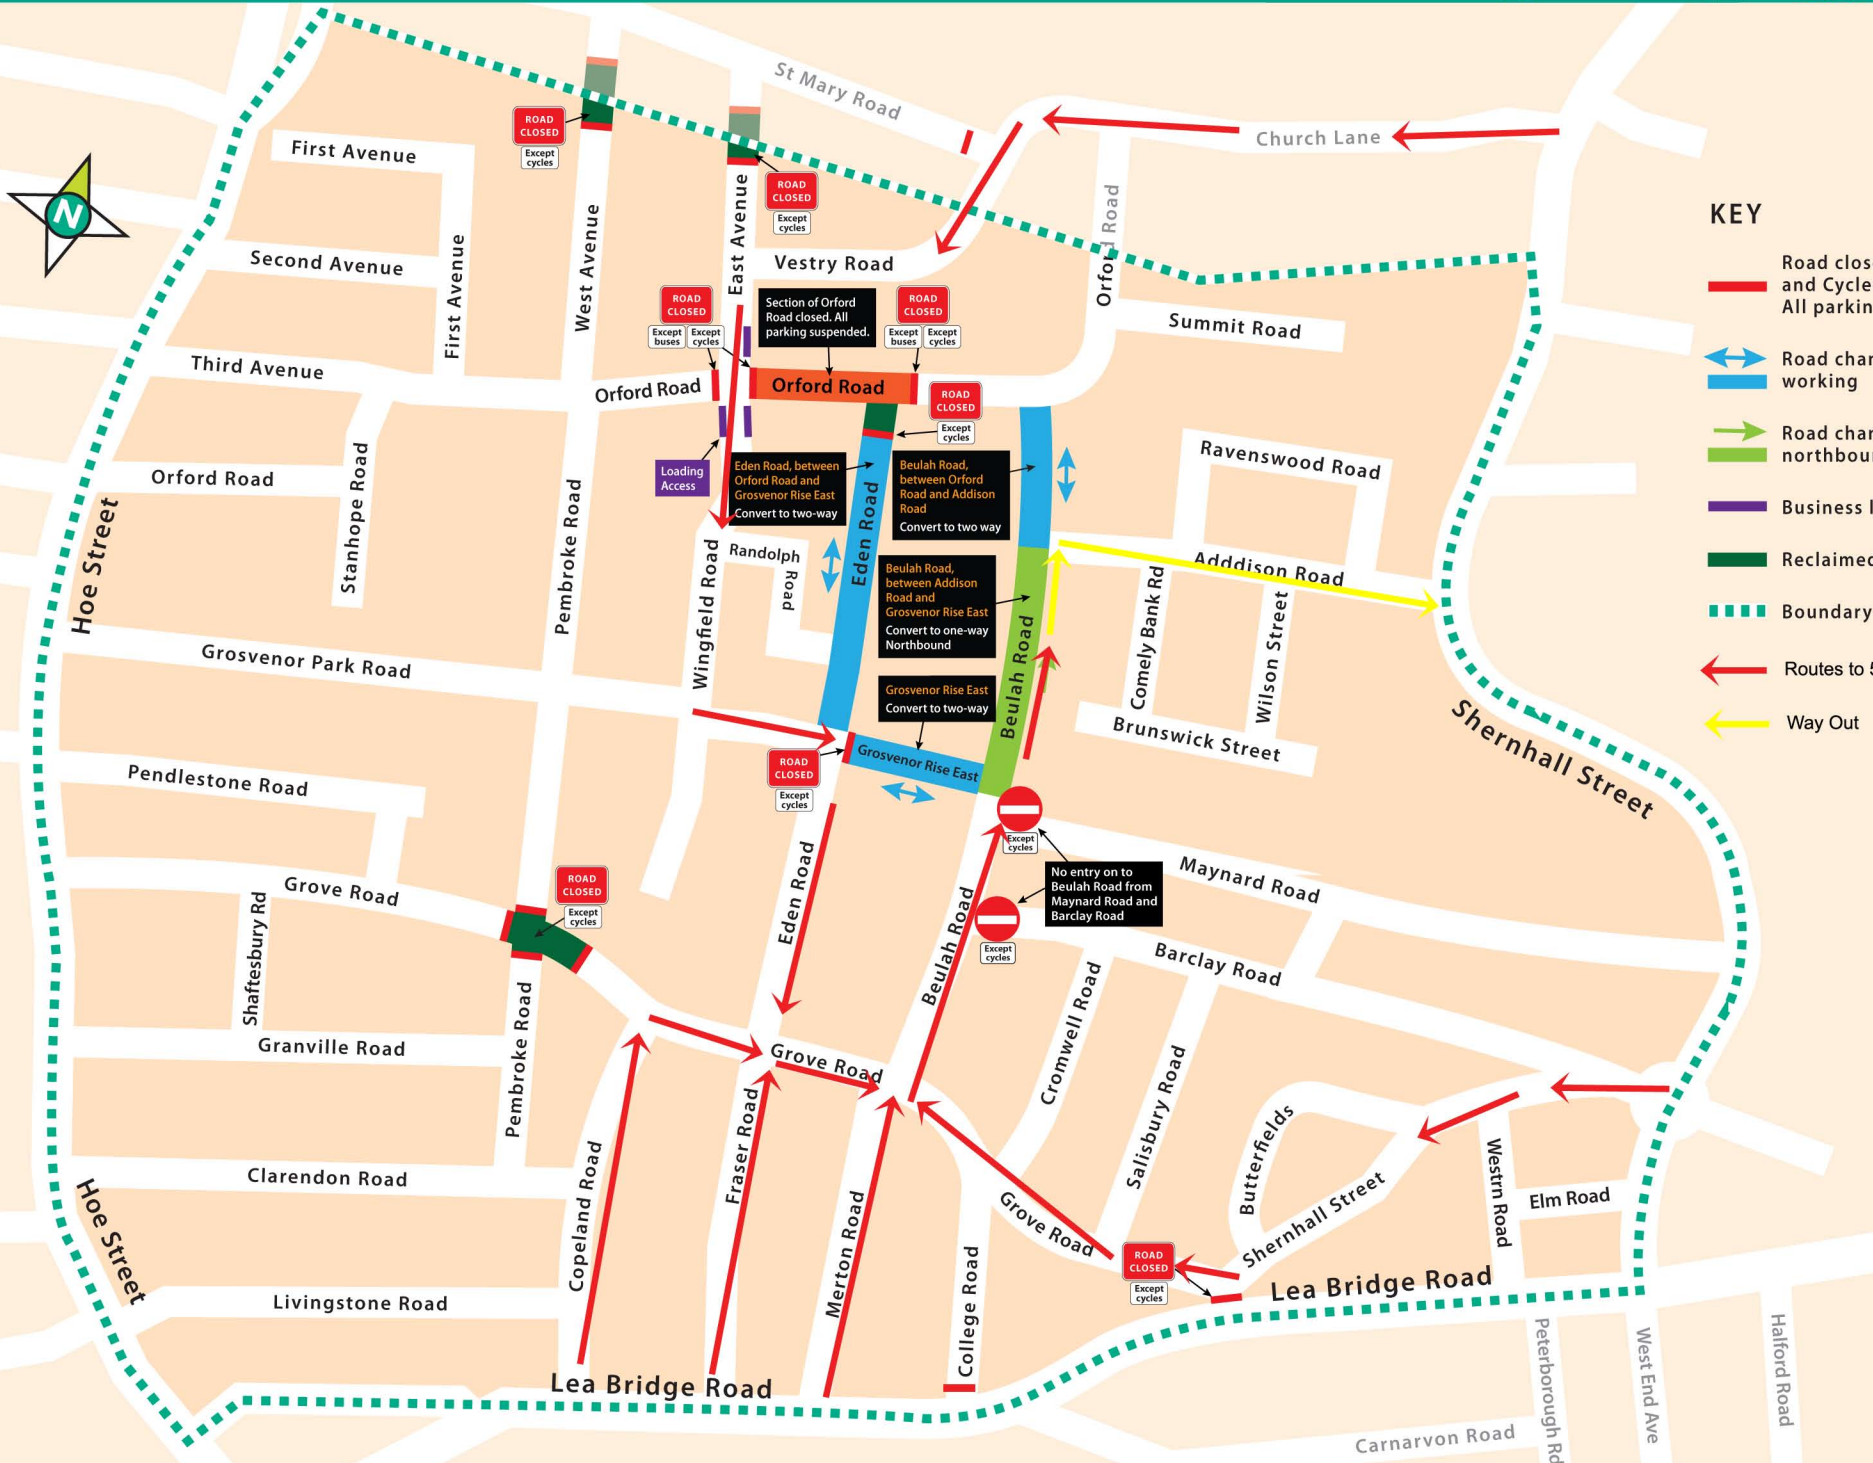

# Pembroke Road Area – Trial road closures 26 Sep - 13 Oct

Waltham Forest

## KEY

- Road closed except Buses and Cycles. All parking suspended
- ↔ Road changed to two-way working
- Road changed to one-way northbound
- Business loading area
- Reclaimed public area
- ⋯ Boundary
- ← Routes to 50 Beulah Road
- ← Way Out